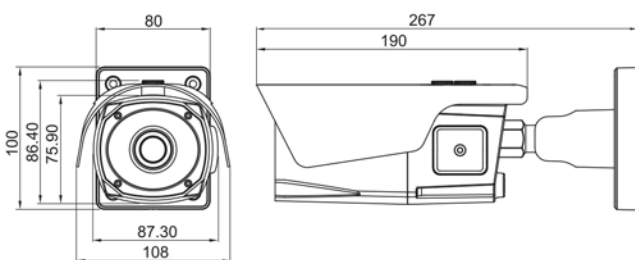

Dimension (unit:mm)

NETWORK SPECIFICATION

Video Encoding	H.264 / MJPEG dual streaming
Protocol	HTTP, TCP/UDP/IP, ARP, ICMP, RTP/RTSP, multicast, Telnet, ftp, PPPoE, SMTP(e-mail), DHCP, NTP, uPNP, etc, ONVIF, PSIA
Transmission Control	VBR, CBR (32K ~ 12M bps)
IP Installation & maintenance	Configuration: installation wizard, HTTP, telnet and console, Upgrade firmware: HTTP, telnet+ftp
Connectivity	Max. 16 simultaneous user connection
SD memory card	Slot for Standard SD memory card varified up to 32GB
Audio & Alarm	2way Audio & Alarm in/out
PoE	IEEE Std. 802.3af

(*) Design and specifications are subject to change for product improvements without prior notice.