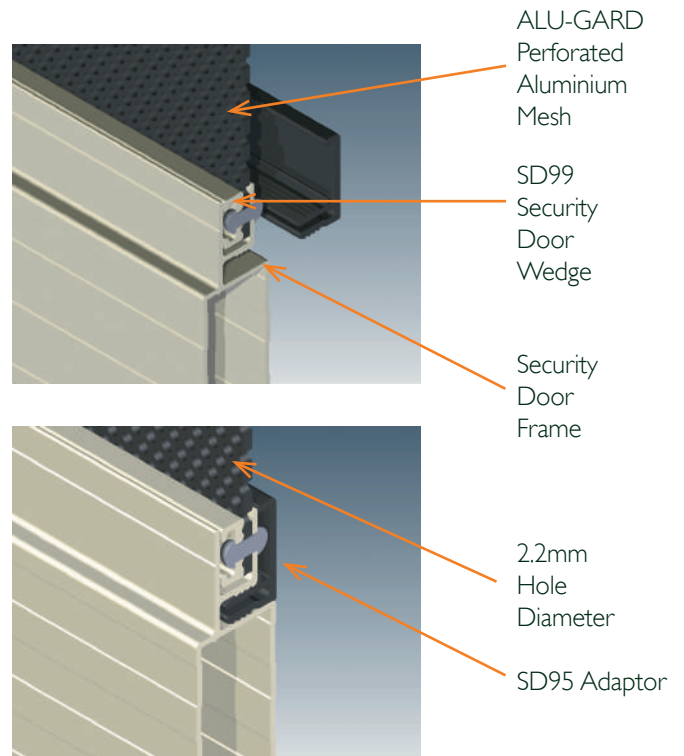

ALU-GARD Test Performances

The ALSPEC ALU-GARD Screen Door System has been tested in an approved NATA test rig to Australian Standards AS5041-2003 for hinged security doors.

Knife Shear Test

PASS

Dynamic Impact Test

PASS

Jemmy Test

PASS